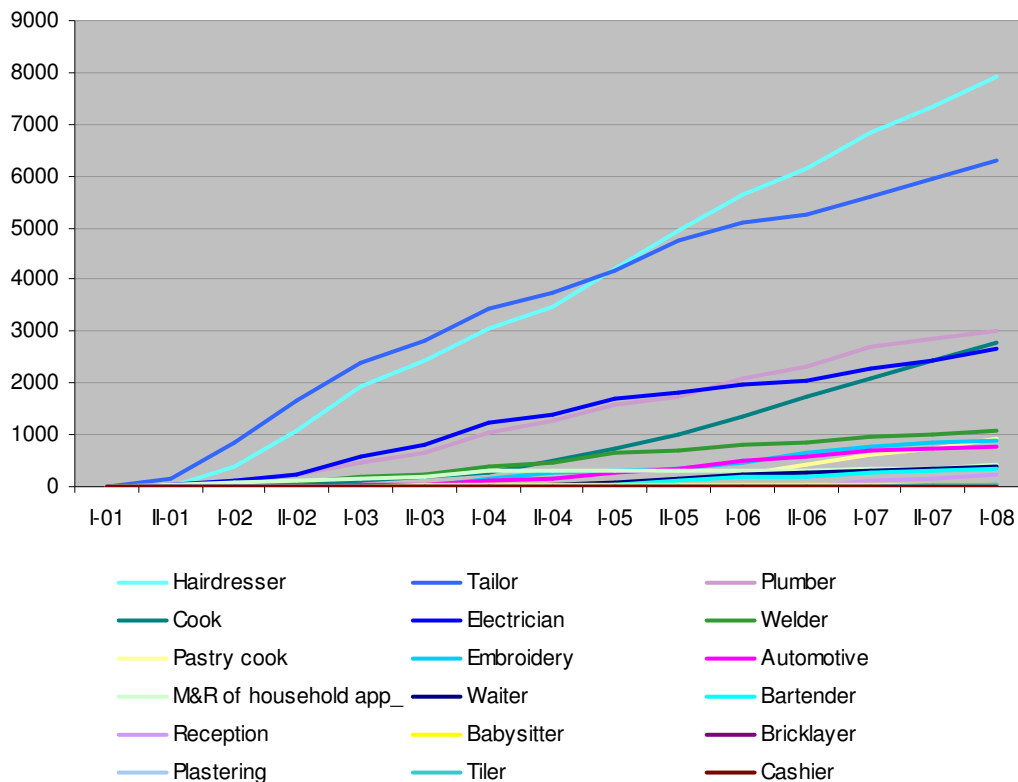

Participants trained in total (cumulative)

Participants per semester

Participants per profession (cumulative)

Subsidy level 1st semester 2008

Durres, 22 July 2008

Daniel Lauchenauer
Program Coordinator