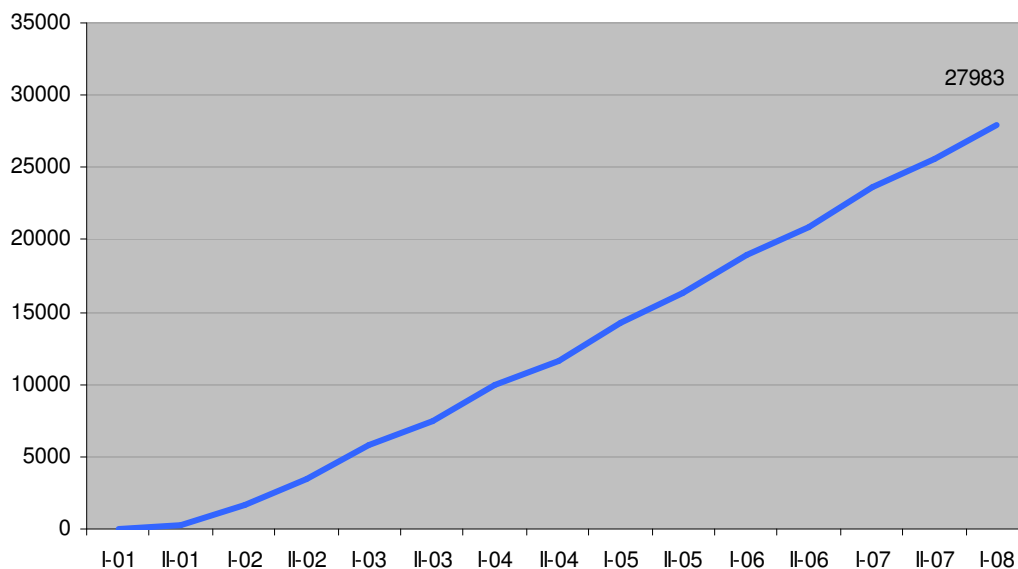

Participants trained in total (cumulative)

Participants per semester

Participants per profession (cumulative)

Subsidy level 1st semester 2008

Durres, 22 July 2008

Daniel Lauchenauer
Program Coordinator