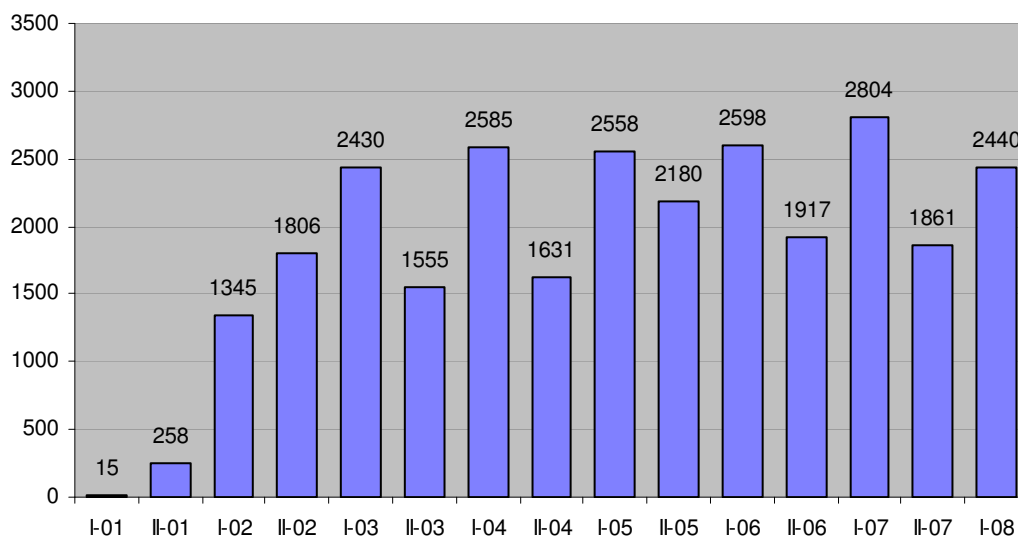

Participants trained in total (cumulative)

Participants per semester

Participants per profession (cumulative)

Subsidy level 1st semester 2008

Durres, 22 July 2008

Daniel Lauchenauer
Program Coordinator